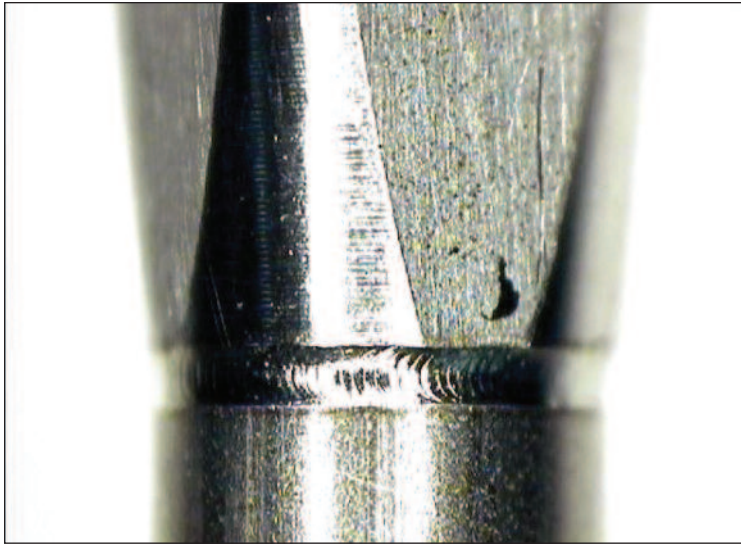

Application	Tube attach
Laser	LW15A
Materials	304 SS
Weld type	Seam
Focus head	CCTV 70mm
Fiber	400 SI
Penetration	0.015"
Spot size	0.018"
Pulse width	2.4 ms
Energy	1.6 J
Rep. rate	7 Hz
Gas shroud	Argon