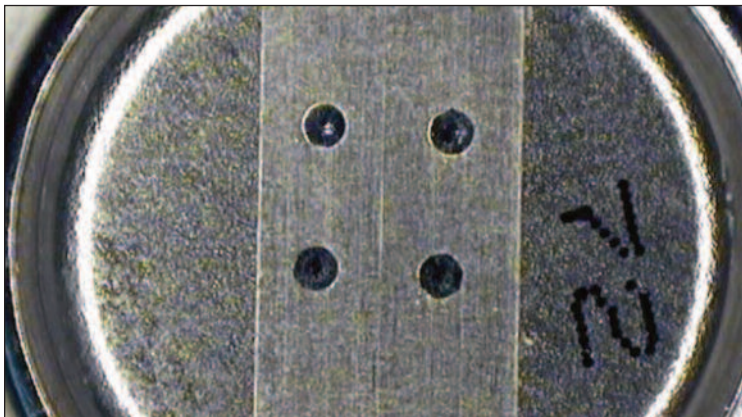

Welding Applications

LW5A, 15A and 25A welders

Application	TO header weld
Laser	LW5A
Materials	304L SS & gold plated CRS
Weld type	Fillet
Focus head	CCTV 100mm
Fiber	300 SI
Penetration	0.015"
Spot size	0.015"
Pulse width	2 ms
Energy	1 J
Gas shroud	Argon

Application	Tube/spring attach
Laser	LW15A
Materials	17-4 & 304 SS
Weld type	Lap
Focus head	CCTV 70mm
Fiber	600 SI
Penetration	0.015"
Spot size	0.02"
Pulse width	2.3 ms
Energy	6 J
Gas shroud	Argon

Application	Battery tab weld
Laser	LW5A
Materials	304L ss & nickel
Weld type	Lap
Focus head	CCTV 70mm
Fiber	400 SI
Penetration	0.007"
Spot size	0.018"
Pulse width	6.0 ms
Energy	4 J /spot
Gas shroud	Argon

Application	Tube attach
Laser	LW15A
Materials	304 SS
Weld type	Seam
Focus head	CCTV 70mm
Fiber	400 SI
Penetration	0.015"
Spot size	0.018"
Pulse width	2.4 ms
Energy	1.6 J
Rep. rate	7 Hz
Gas shroud	Argon

Application	Dental mirror arm attach
Laser	LW5A
Materials	304 SS
Weld type	Fillet
Focus head	CCTV 70mm
Fiber	400 SI
Penetration	0.01"
Spot size	0.02"
Pulse width	3.8 ms
Energy	4 J
Gas shroud	Argon

1820 S. Myrtle Ave. • Monrovia, CA 91016 US
 T: (626) 303-5676 • F: (626) 358-8048
info@amadamiyachi.com • www.amadamiyachi.com
 ISO 9001 Certified Company • 24/7 Repair Service: 1-866-751-7378