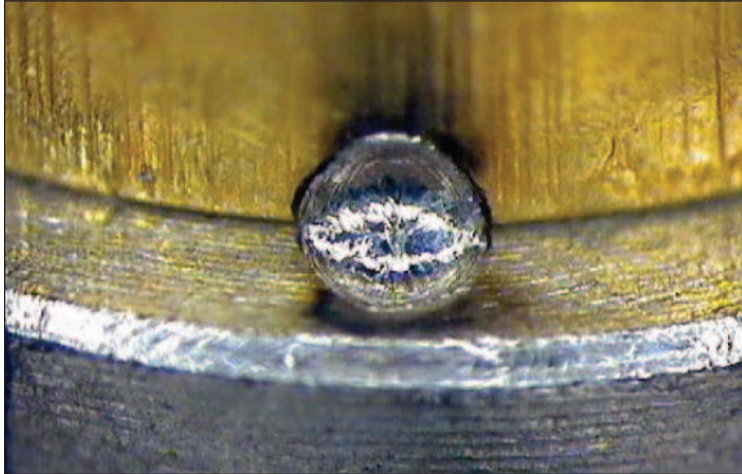

Welding Applications

LW5A, 15A and 25A welders

Application	TO header weld
Laser	LW5A
Materials	304L SS & gold plated CRS
Weld type	Fillet
Focus head	CCTV 100mm
Fiber	300 SI
Penetration	0.015"
Spot size	0.015"
Pulse width	2 ms
Energy	1 J
Gas shroud	Argon

Application	Tube/spring attach
Laser	LW15A
Materials	17-4 & 304 SS
Weld type	Lap
Focus head	CCTV 70mm
Fiber	600 SI
Penetration	0.015"
Spot size	0.02"
Pulse width	2.3 ms
Energy	6 J
Gas shroud	Argon

Application	Battery tab weld
Laser	LW5A
Materials	304L ss & nickel
Weld type	Lap
Focus head	CCTV 70mm
Fiber	400 SI
Penetration	0.007"
Spot size	0.018"
Pulse width	6.0 ms
Energy	4 J /spot
Gas shroud	Argon

Application	Tube attach
Laser	LW15A
Materials	304 SS
Weld type	Seam
Focus head	CCTV 70mm
Fiber	400 SI
Penetration	0.015"
Spot size	0.018"
Pulse width	2.4 ms
Energy	1.6 J
Rep. rate	7 Hz
Gas shroud	Argon

Application	Dental mirror arm attach
Laser	LW5A
Materials	304 SS
Weld type	Fillet
Focus head	CCTV 70mm
Fiber	400 SI
Penetration	0.01"
Spot size	0.02"
Pulse width	3.8 ms
Energy	4 J
Gas shroud	Argon

1820 S. Myrtle Ave. • Monrovia, CA 91016 US
 T: (626) 303-5676 • F: (626) 358-8048
info@amadamiyachi.com • www.amadamiyachi.com
 ISO 9001 Certified Company • 24/7 Repair Service: 1-866-751-7378