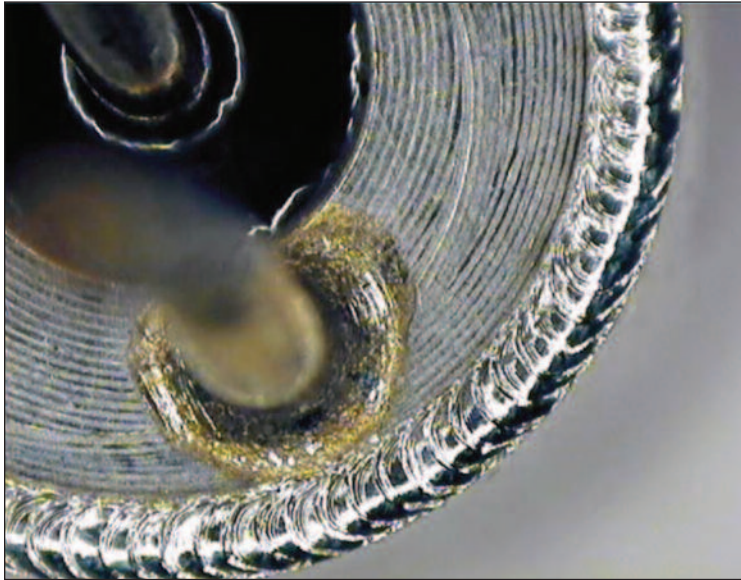

Welding Applications

LW300A, 400A, 500A and 600A welders

Application	Airbag detonator
Laser	LW400A
Materials	304 SS
Weld type	Butt seam
Focus head	CCTV 120/100mm
Fiber	600 SI
Penetration	0.02"
Spot size	0.025"
Pulse width	3.0 ms
Energy	1.5 J
Rep rate	40 Hz
Gas shroud	Argon

Application	Disc drive
Laser	LW300A
Materials	430 SS
Weld type	Butt seam
Focus head	CCTV 100mm
Fiber	600 SI
Penetration	0.01"
Spot size	0.03"
Pulse width	12.0 ms
Energy	6.2 J
Rep rate	40 Hz
Gas shroud	Argon

Application	Pacemaker
Laser	LW300A
Materials	Titanium
Weld type	Lap seam
Focus head	CCTV 100mm
Fiber	600 SI
Penetration	0.007"
Spot size	0.03"
Pulse width	1 ms
Energy	1.3 J
Rep rate	180 Hz
Gas shroud	Argon

Application	Weld x section
Laser	LW400A
Materials	304 SS
Weld type	Butt seam
Focus head	CCTV 100mm
Fiber	600 SI
Penetration	0.03"
Pulse width	4.0 ms
Energy	2.5 J
Rep rate	40 Hz
Gas shroud	Argon

Application	Cap attach
Laser	LW500A
Materials	304L SS
Weld type	Butt seam
Focus head	CCTV 100mm
Fiber	600 SI
Penetration	0.01"
Spot size	0.03"
Pulse width	1,0 ms
Energy	2.0 J
Rep rate	225 Hz
Gas shroud	Argon