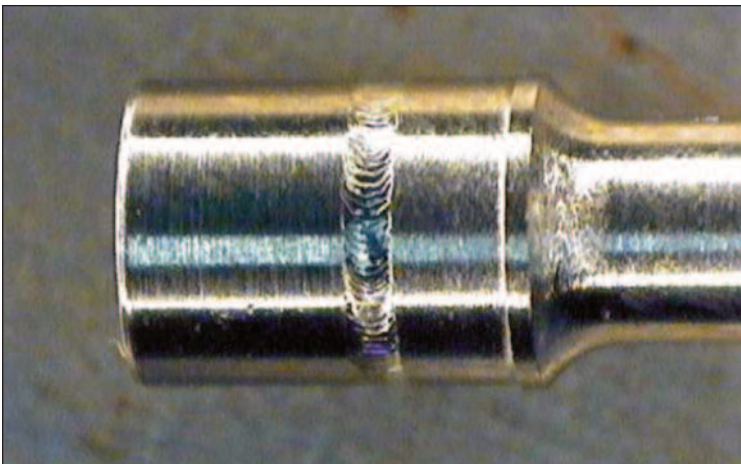

Application	Cap attach
Laser	LW500A
Materials	304L SS
Weld type	Butt seam
Focus head	CCTV 100mm
Fiber	600 SI
Penetration	0.01"
Spot size	0.03"
Pulse width	1,0 ms
Energy	2.0 J
Rep rate	225 Hz
Gas shroud	Argon

1820 S. Myrtle Ave. • Monrovia, CA 91016 US
T: (626) 303-5676 • F: (626) 358-8048
info@amadamiyachi.com • www.amadamiyachi.com
ISO 9001 Certified Company • 24/7 Repair Service: 1-866-751-7378

AMADA MIYACHI AMERICA, INC.

AMERICAS
Amada Miyachi
America Midwest
Wixom, MI 48393
T: (248) 313-3078
midwestsales@amadamiyachi.com

Amada Miyachi do
Brasil Ltda.
Sao Paulo, Brasil
T: +55-11-4193-3607
antonio.ruiz@amadamiyachi.com

EUROPE
Amada Miyachi
Europe GmbH
Puchheim, Germany
T: +49 (0) 89 83 94 030
infode@amadamiyachi.eu

ASIA
Amada Miyachi Co., Ltd.
Noda, 278-0016 Japan
T: +81-4-7125-6177
sales@miyachi.com

Amada Miyachi
Shanghai, Co., Ltd.
Shanghai, China
T: +86-21-6448-6000
zqzhang@msc.miyachi.com

Amada Miyachi
Korea Co., Ltd.
Gyeonggi-do, Korea
T: +82-31-8015-6810
dykim@mkc.miyachi.com

Amada Miyachi
Taiwan Co., Ltd.
Taipei, Taiwan R.O.C.
T: 886-2-2397-4778
keigaku@miyachi.com

Amada Miyachi
(Thailand) Co., Ltd.
Samutprakarn, Thailand
T: +66-2751-9337-8
info@mtl.miyachi.com

Amada Miyachi
Vietnam Co., Ltd.
Ho Chi Minh City, Vietnam
T: +84-8-3771-7972

Amada Miyachi
India Pvt., Ltd.
Bangalore, Karnataka
T: 080-4092-1749 & 3549
info@miyachiindia.com

Amada Miyachi
America Mexico
El Paso, TX 79925
T: (915) 881-8765
mxsales@amadamiyachi.com

follow us on: