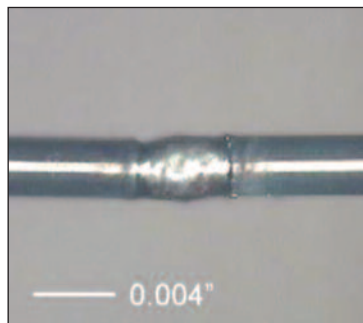

Welding Applications

LW5AM micro-welder

Application	Spring connect
Laser	LW5AM
Material	Stainless steel 0.02" dia.
Weld type	Butt
Focus head	CCTV 100mm
Fiber	200 SI
Penetration	0.01"
Spot size	0.02"
Pulse width	0.5 ms
Energy	0.25 J
Gas shroud	Argon

Application	Guide wire join
Laser	LW5AM
Material	0.004" dia. Nitinol
Weld type	Butt
Focus head	CCTV 70mm
Fiber	200 SI
Penetration	0.004"
Spot size	0.01"
Pulse width	0.35 ms
Energy	0.1J
Gas shroud	Argon

Application	Tube/wire join
Laser	LW5AM
Material	0.04" ID 304 Stainless steel tubing
Weld type	Lap
Focus head	CCTV 70mm
Fiber	200 SI
Penetration	0.01"
Spot size	0.02"
Pulse width	0.5 ms
Energy	0.2 J
Gas shroud	Argon

Application	Hypo tubing join
Laser	LW5AM
Material	304 stainless steel
Weld type	Fillet
Focus head	CCTV 100/70mm
Fiber	300 SI
Penetration	0.005"
Spot size	0.008"
Pulse width	0.5 ms
Energy	0.15 J
Gas shroud	Argon