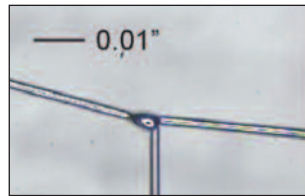

Application	Wire join
Laser	LW5AM
Material	0.002" dia. 304 stainless steel
Weld type	Fillet
Focus head	CCTV 100/70mm
Fiber	100 SI