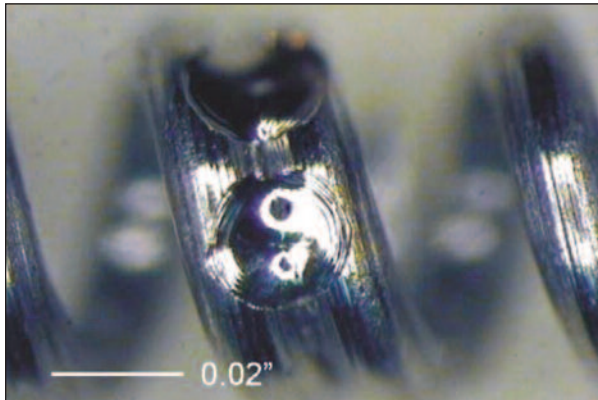

Welding Applications

LW5AM micro-welder

Application	Spring connect
Laser	LW5AM
Material	Stainless steel 0.02" dia.
Weld type	Butt
Focus head	CCTV 100mm
Fiber	200 SI
Penetration	0.01"
Spot size	0.02"
Pulse width	0.5 ms
Energy	0.25 J
Gas shroud	Argon

Application	Guide wire join
Laser	LW5AM
Material	0.004" dia. Nitinol
Weld type	Butt
Focus head	CCTV 70mm
Fiber	200 SI
Penetration	0.004"
Spot size	0.01"
Pulse width	0.35 ms
Energy	0.1J
Gas shroud	Argon

Application	Tube/wire join
Laser	LW5AM
Material	0.04" ID 304 Stainless steel tubing
Weld type	Lap
Focus head	CCTV 70mm
Fiber	200 SI
Penetration	0.01"
Spot size	0.02"
Pulse width	0.5 ms
Energy	0.2 J
Gas shroud	Argon

Application	Hypo tubing join
Laser	LW5AM
Material	304 stainless steel
Weld type	Fillet
Focus head	CCTV 100/70mm
Fiber	300 SI
Penetration	0.005"
Spot size	0.008"
Pulse width	0.5 ms
Energy	0.15 J
Gas shroud	Argon