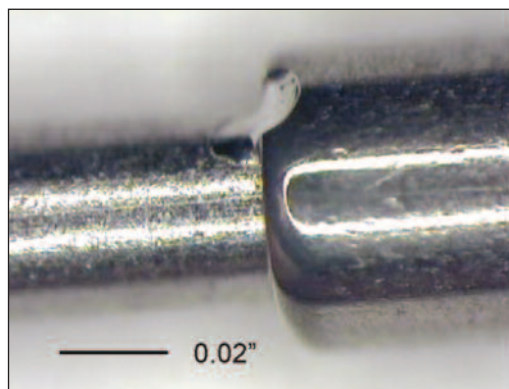

Welding Applications

LW5AM micro-welder

Application	Spring connect
Laser	LW5AM
Material	Stainless steel 0.02" dia.
Weld type	Butt
Focus head	CCTV 100mm
Fiber	200 SI
Penetration	0.01"
Spot size	0.02"
Pulse width	0.5 ms
Energy	0.25 J
Gas shroud	Argon

Application	Guide wire join
Laser	LW5AM
Material	0.004" dia. Nitinol
Weld type	Butt
Focus head	CCTV 70mm
Fiber	200 SI
Penetration	0.004"
Spot size	0.01"
Pulse width	0.35 ms
Energy	0.1J
Gas shroud	Argon

Application	Tube/wire join
Laser	LW5AM
Material	0.04" ID 304 Stainless steel tubing
Weld type	Lap
Focus head	CCTV 70mm
Fiber	200 SI
Penetration	0.01"
Spot size	0.02"
Pulse width	0.5 ms
Energy	0.2 J
Gas shroud	Argon

Application	Hypo tubing join
Laser	LW5AM
Material	304 stainless steel
Weld type	Fillet
Focus head	CCTV 100/70mm
Fiber	300 SI
Penetration	0.005"
Spot size	0.008"
Pulse width	0.5 ms
Energy	0.15 J
Gas shroud	Argon