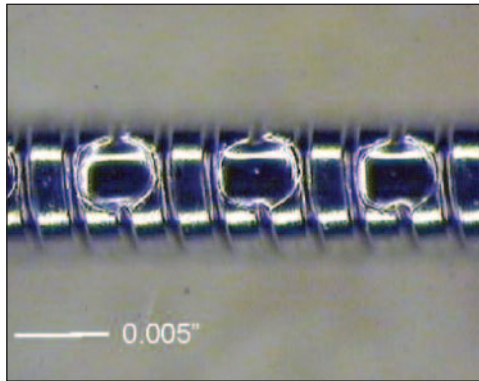

Application	Coil joining
Laser	LW5AM
Material	304 stainless steel
Weld type	Butt
Focus head	CCTV 100/70mm
Fiber	200 SI
Penetration	0.002"
Spot size	0.005"
Pulse width	0.3 ms
Energy	0.25 J
Gas shroud	Argon

1820 S. Myrtle Ave. • Monrovia, CA 91016 US
T: (626) 303-5676 • F: (626) 358-8048
info@amadamiyachi.com • www.amadamiyachi.com
AMADA MIYACHI AMERICA, INC. ISO 9001 Certified Company • 24/7 Repair Service: 1-866-751-7378

AMERICAS
Amada Miyachi
America Midwest
Wixom, MI 48393
T: (248) 313-3078
midwestsales@amadamiyachi.com

Amada Miyachi do
Brasil Ltda.
Sao Paulo, Brasil
T: +55-11-4193-3607
antonio.ruiz@amadamiyachi.com

EUROPE
Amada Miyachi
Europe GmbH
Puchheim, Germany
T: +49 (0) 89 83 94 030
infode@amadamiyachi.eu

ASIA
Amada Miyachi Co., Ltd.
Noda, 278-0016 Japan
T: +81-4-7125-6177
sales@miyachi.com

Amada Miyachi
Shanghai, Co., Ltd.
Shanghai, China
T: +86-21-6448-6000
zqzhang@msc.miyachi.com

Amada Miyachi
Korea Co., Ltd.
Gyeonggi-do, Korea
T: +82-31-8015-6810
dykim@mkc.miyachi.com

Amada Miyachi
Taiwan Co., Ltd.
Taipei, Taiwan R.O.C.
T: 886-2-2397-4778
keigaku@miyachi.com

Amada Miyachi
(Thailand) Co., Ltd.
Samutprakarn, Thailand
T: +66-2751-9337-8
info@mtl.miyachi.com

Amada Miyachi
Vietnam Co., Ltd.
Ho Chi Minh City, Vietnam
T: +84-8-3771-7972

Amada Miyachi
India Pvt., Ltd.
Bangalore, Karnataka
T: 080-4092-1749 & 3549
info@miyachiindia.com

Amada Miyachi
America Mexico
El Paso, TX 79925
T: (915) 881-8765
mxsales@amadamiyachi.com

follow us on: