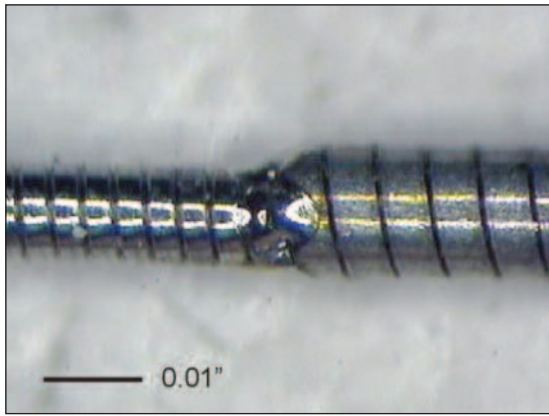

Application	Hypo tubing join
Laser	LW5AM
Material	304 stainless steel
Weld type	Fillet
Focus head	CCTV 100/70mm
Fiber	300 SI
Penetration	0.005"
Spot size	0.008"
Pulse width	0.5 ms
Energy	0.15 J
Gas shroud	Argon